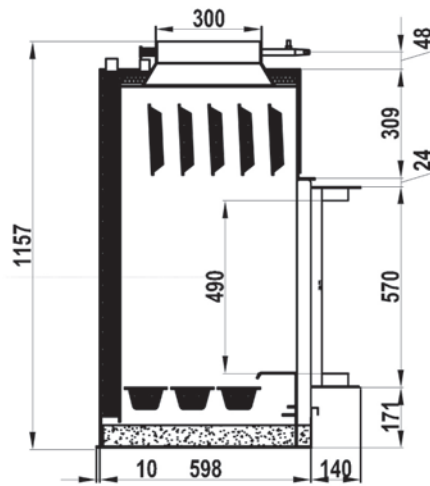

## Data sheet KKH 45 with round front door

All fire-place boilers are delivered with adjustable feet at a value of 230 mm - 300 mm. (M24)

The indicated technical dimensions are subject to tolerances caused by production.

## Water-bearing chimney inserts

Type	British thermal units						
	KKH 15	KKH 20	KKH 25	KKH 30	KKH 40	KKH 45	
	52 BTU	68 BTU	85 BTU	102 BTU	136 BTU	152 BTU	
Rated output with coal, water-sided	BTU	61	71	78	102	129	143
Rated output with wood, water-sided	BTU	49,1	58,9	72,9	91,0	124,7	142,5
Radiating power, wood, closed	BTU	4,1	6,5	11,2	6,8	12,9	13,6
Watervolume	Liter	120	130	140	150	220	245
Heating surface	sq ft	24,2	27,7	28,8	37,4	42,5	50,9
weight chimney insert, not packed	lb	319,6	352,7	396,8	462,9	551,1	639,3