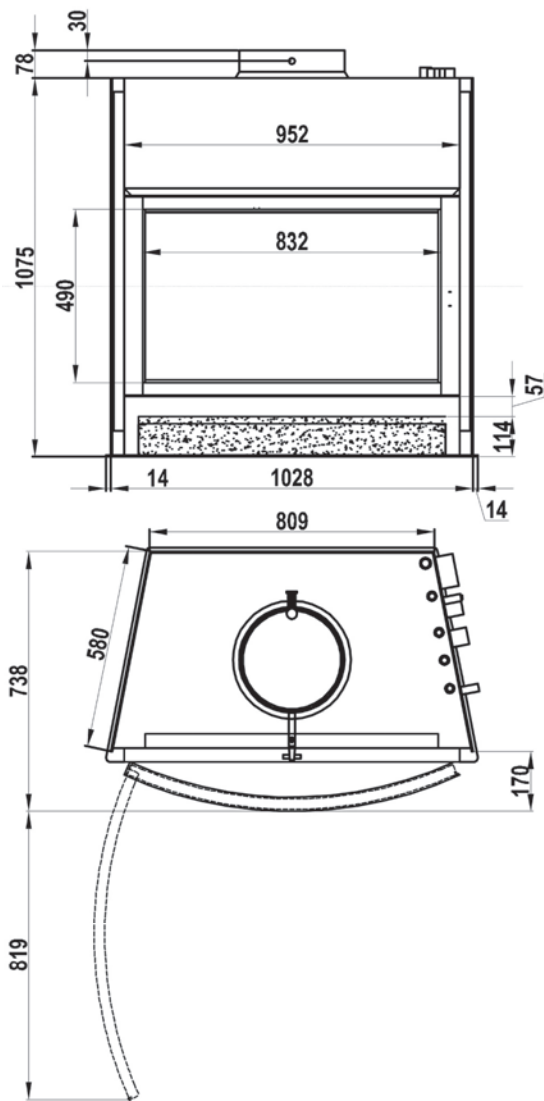

## Data sheet KKH 45 with round front door

All fire-place boilers are delivered with adjustable feet at a value of 230 mm - 300 mm. (M24)

The indicated technical dimensions are subject to tolerances caused by production.

General German build-up-obvious permission with the number Z-43.11-195.

A product of Normatherm Stahlheizkesselbau Germany.

## Water-bearing chimney inserts

Type	British thermal units						
	KKH 15	KKH 20	KKH 25	KKH 30	KKH 40	KKH 45	
	52 BTU	68 BTU	85 BTU	102 BTU	136 BTU	152 BTU	
Rated output with coal, water-sided	BTU	61	71	78	102	129	143
Rated output with wood, water-sided	BTU	49,1	58,9	72,9	91,0	124,7	142,5
Radiating power, wood, closed	BTU	4,1	6,5	11,2	6,8	12,9	13,6
Watervolume	Liter	120	130	140	150	220	245
Heating surface	sq ft	24,2	27,7	28,8	37,4	42,5	50,9
weight chimney insert, not packed	lb	319,6	352,7	396,8	462,9	551,1	639,3